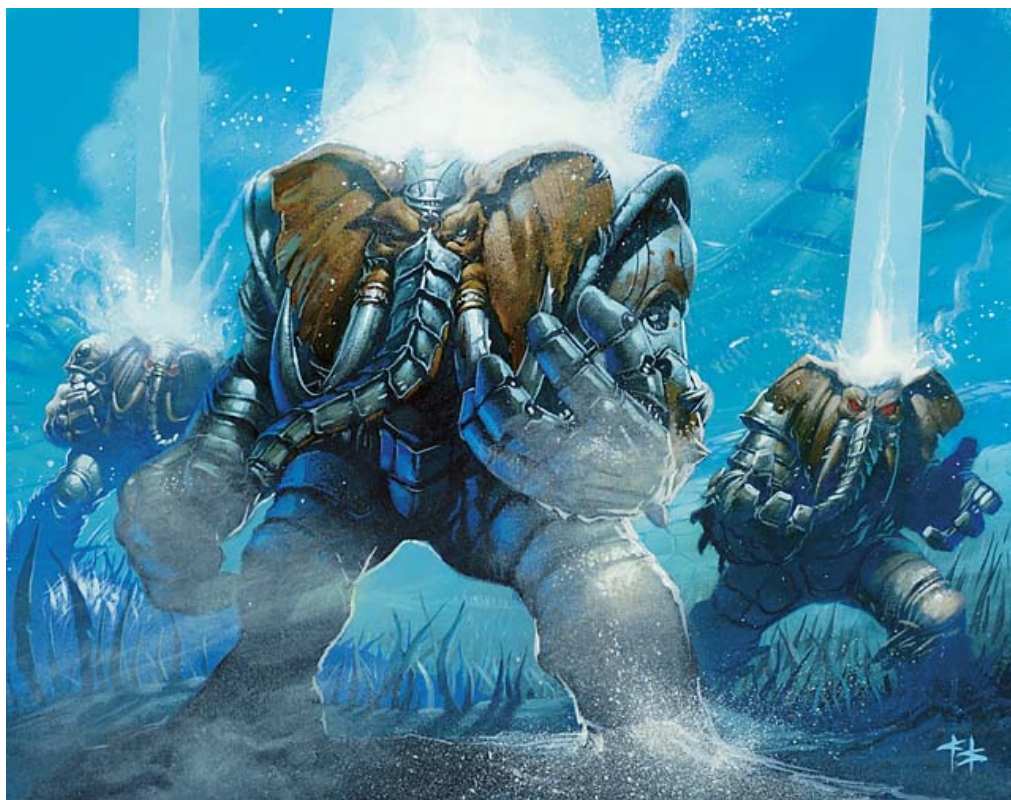

## Echoing Art

*Magic Arcana*  
Wednesday, March 14, 2007

The *Darksteel* cycle of “echoing” spells each affect all permanents that share a name with their target. The “echoing” title, in this case, doesn’t relate to the *mechanic* echo (of *Timbermare* fame), but instead to a figurative repetition of the spell’s effect.

Greg Staples illustrated each of these spells, and each depicts beams of colored light falling down on its multiple targets. Perhaps you’ve felt similar beams of light emptying your board of Saprolings or blowing up all your Ancient Dens...

*Echoing Calm* art by Greg Staples

In *Echoing Calm*, evil enchantments are being cleansed from three loxodons. Note how the two in the background have red-glowing eyes, indicating that the spell hasn’t eradicated their afflictions yet.

### NOVELS

[Time Spiral](#)  
Time Spiral Cycle, Book I  
by Scott McGough

*Echoing Truth art by Greg Staples*

Echoing Truth depicts a pair of dragons being washed away by waves from the Quicksilver Sea. (We've seen before what type of dragons these are in the art.)